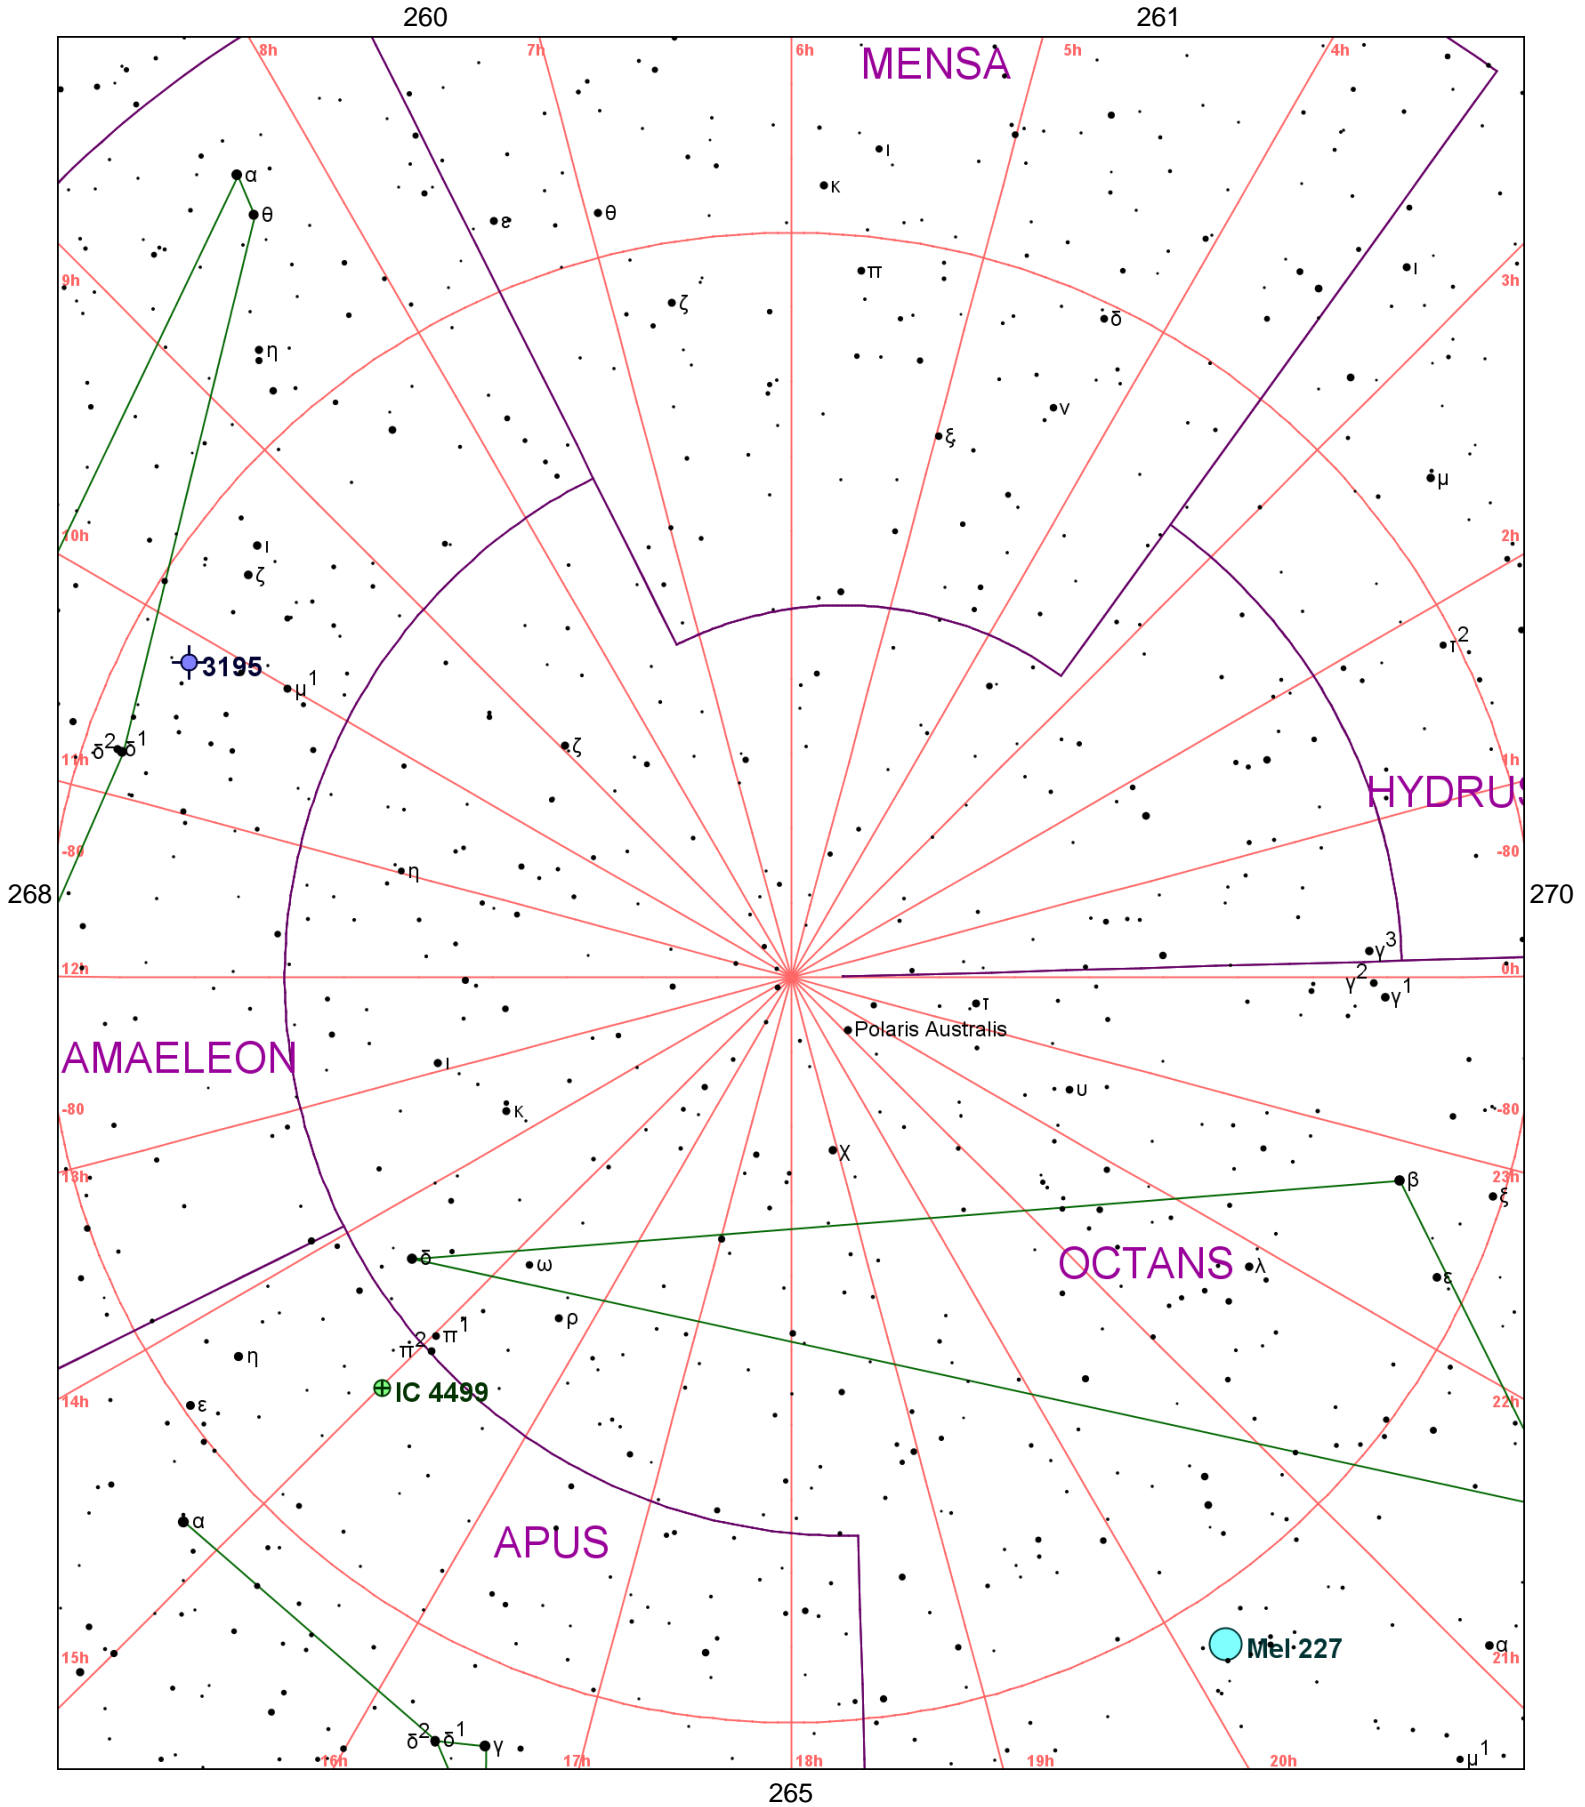

255

256

257

265

267

270

Chart 266

Name	M	Const.	Mag.	Type	Size	R.A.	Decl.	C	R	S	O	# Stars	B
Common					Notes								
IC 4499		APS	10.6	GC	7.6m	15h 00.3m	-82° 13.0'						
					Cl,vF,4' diam,3 F stars in neby? - Faint;iR haze 3' across--Hartung								
NGC 3195		CHA	11.5	PN	40s x 30s	10h 09.4m	-80° 52.0'	C109					
					! pB,S,I,E,3 S * nr								

Chart 267

Name	M	Const.	Mag.	Type	Size	R.A.	Decl.	C	R	S	O	# Stars	B
Common					Notes								
IC 4499		APS	10.6	GC	7.6m	15h 00.3m	-82° 13.0'						
					Cl,vF,4' diam,3 F stars in neby? - Faint;iR haze 3' across--Hartung								
Mel 227		OCT	5.3	OC	50.0m	20h 12.1m	-79° 19.0'					40	
NGC 3195		CHA	11.5	PN	40s x 30s	10h 09.4m	-80° 52.0'	C109					
					! pB,S,I,E,3 S * nr								

Chart 268

Name	M	Const.	Mag.	Type	Size	R.A.	Decl.	C	R	S	O	# Stars	B
Common					Notes								
IC 4499		APS	10.6	GC	7.6m	15h 00.3m	-82° 13.0'						
					Cl,vF,4' diam,3 F stars in neby? - Faint;iR haze 3' across--Hartung								
Mel 227		OCT	5.3	OC	50.0m	20h 12.1m	-79° 19.0'					40	
NGC 3195		CHA	11.5	PN	40s x 30s	10h 09.4m	-80° 52.0'	C109					
					! pB,S,I,E,3 S * nr								