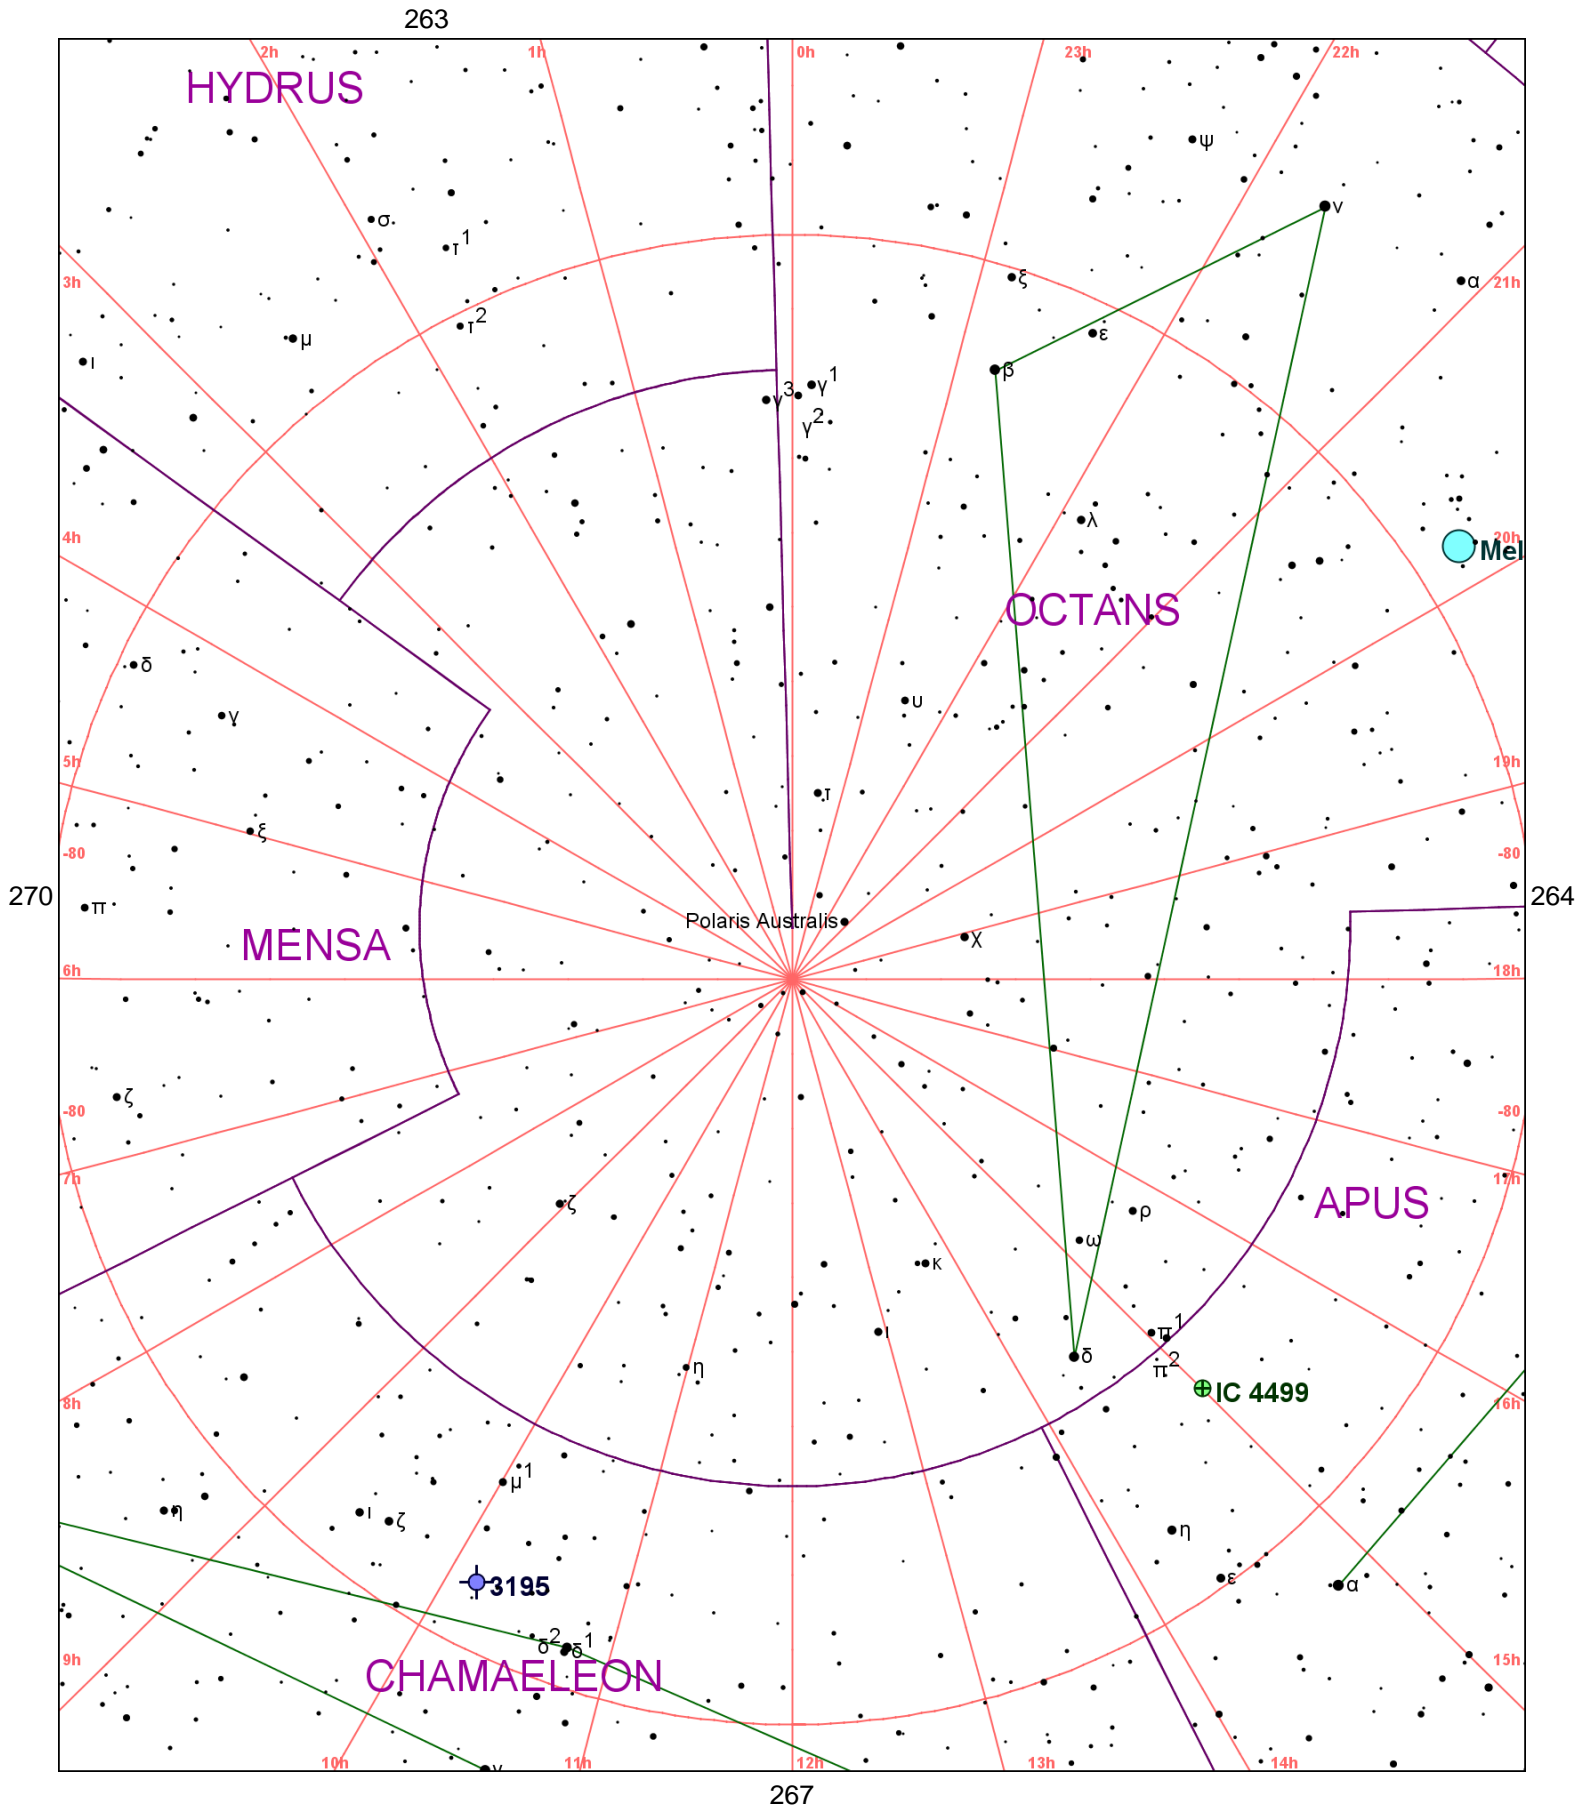

Chart 265

Name	M	Const.	Mag.	Type	Size	R.A.	Decl.	C	R	S	O	# Stars	B
Common					Notes								
IC 4499		APS	10.6	GC	7.6m	15h 00.3m	-82° 13.0'						
					Cl,vF,4' diam,3 F stars in neby? - Faint;iR haze 3' across--Hartung								
Mel 227		OCT	5.3	OC	50.0m	20h 12.1m	-79° 19.0'					40	
NGC 3195		CHA	11.5	PN	40s x 30s	10h 09.4m	-80° 52.0'	C109					
					! pB,S,I,E,3 S * nr								

255

256

257

265

267

270

Chart 266

Name	M	Const.	Mag.	Type	Size	R.A.	Decl.	C	R	S	O	# Stars	B
Common					Notes								
IC 4499		APS	10.6	GC	7.6m	15h 00.3m	-82° 13.0'						
					Cl,vF,4' diam,3 F stars in neby? - Faint;iR haze 3' across--Hartung								
NGC 3195		CHA	11.5	PN	40s x 30s	10h 09.4m	-80° 52.0'	C109					
					! pB,S,I,E,3 S * nr								

Chart 267

Name	M	Const.	Mag.	Type	Size	R.A.	Decl.	C	R	S	O	# Stars	B
Common					Notes								
IC 4499		APS	10.6	GC	7.6m	15h 00.3m	-82° 13.0'						
					Cl,vF,4' diam,3 F stars in neby? - Faint;iR haze 3' across--Hartung								
Mel 227		OCT	5.3	OC	50.0m	20h 12.1m	-79° 19.0'					40	
NGC 3195		CHA	11.5	PN	40s x 30s	10h 09.4m	-80° 52.0'	C109					
					! pB,S,I,E,3 S * nr								

261

262

263

269

271

266

Chart 270

Name	M	Const.	Mag.	Type	Size	R.A.	Decl.	C	R	S	O	# Stars	B
Common					Notes								
IC 4499		APS	10.6	GC	7.6m	15h 00.3m	-82° 13.0'						
					Cl,vF,4' diam,3 F stars in neby? - Faint;iR haze 3' across--Hartung								
NGC 3195		CHA	11.5	PN	40s x 30s	10h 09.4m	-80° 52.0'	C109					
					! pB,S,I,E,3 S * nr								