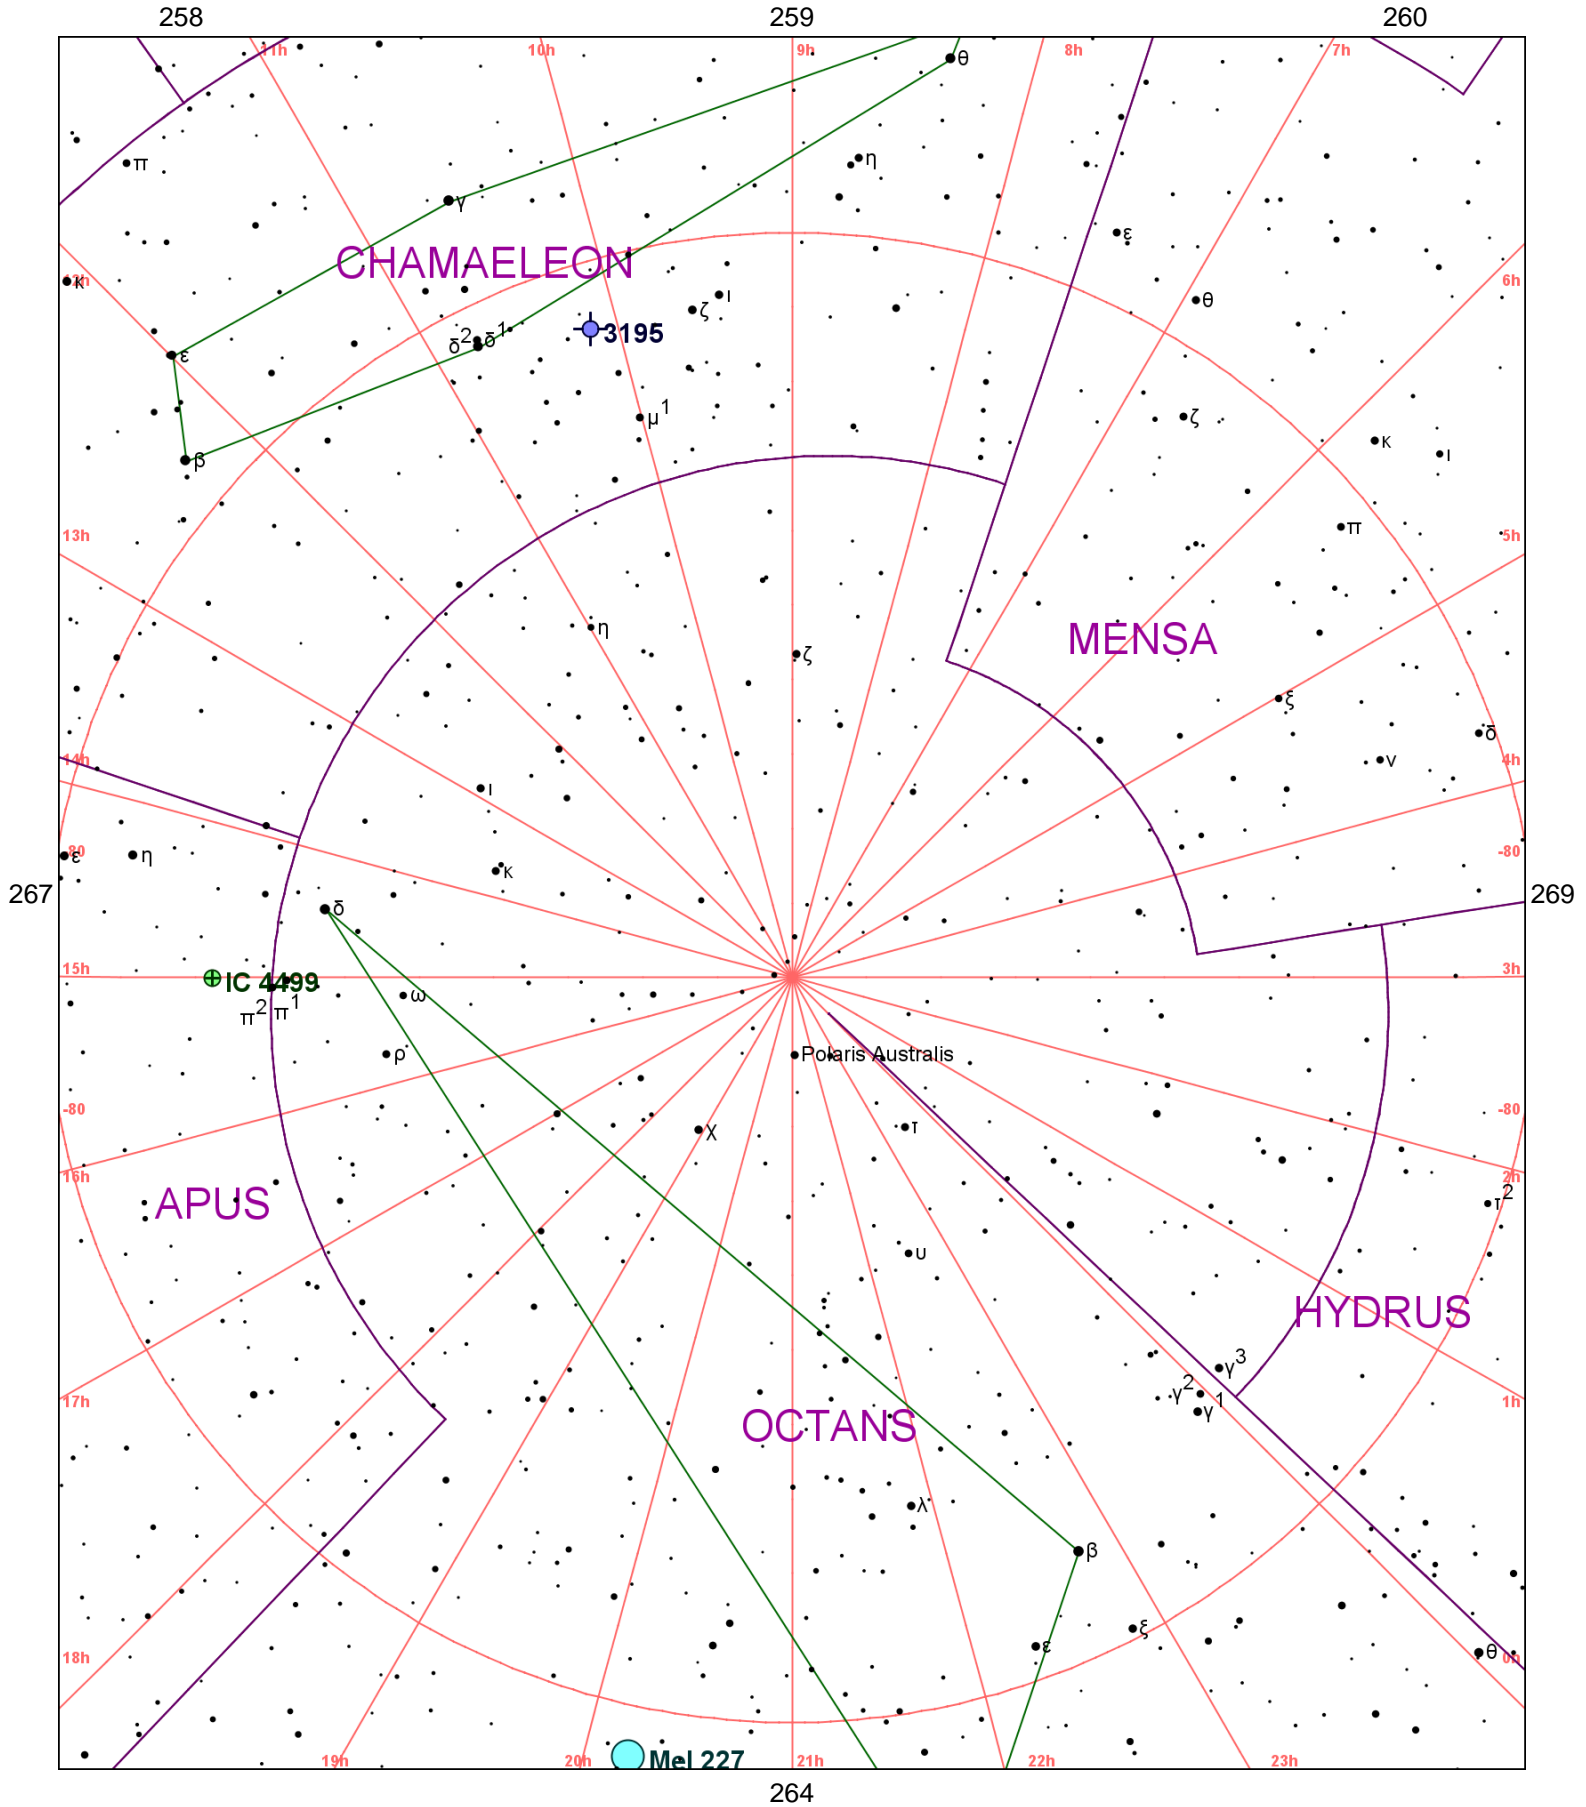

Chart 267

Name	M	Const.	Mag.	Type	Size	R.A.	Decl.	C	R	S	O	# Stars	B
Common					Notes								
IC 4499		APS	10.6	GC	7.6m	15h 00.3m	-82° 13.0'						
					Cl,vF,4' diam,3 F stars in neby? - Faint;iR haze 3' across--Hartung								
Mel 227		OCT	5.3	OC	50.0m	20h 12.1m	-79° 19.0'					40	
NGC 3195		CHA	11.5	PN	40s x 30s	10h 09.4m	-80° 52.0'	C109					
					! pB,S,I,E,3 S * nr								