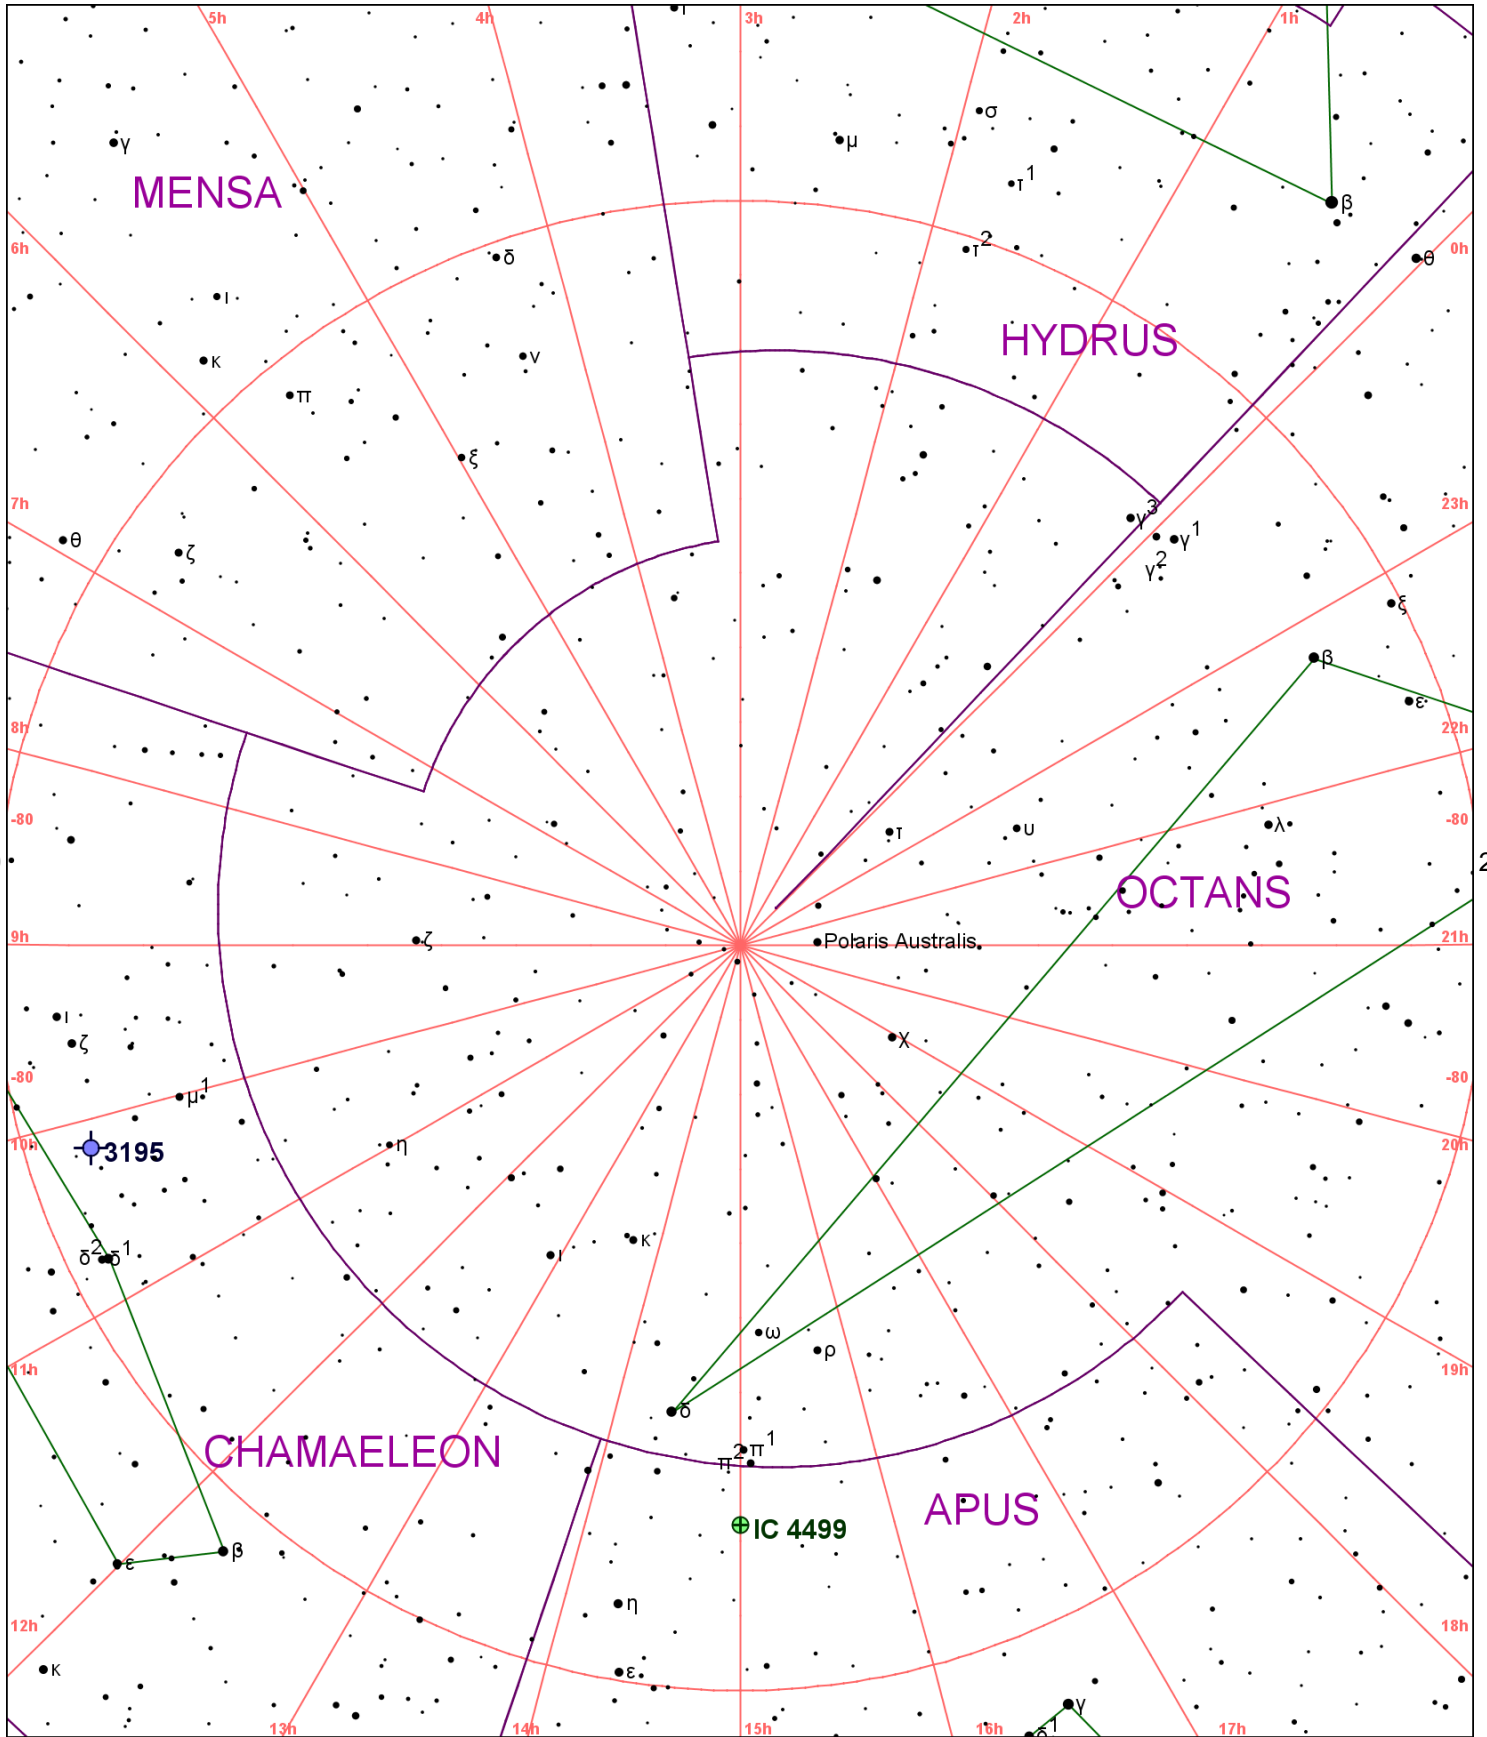

261

262

263

269

271

266