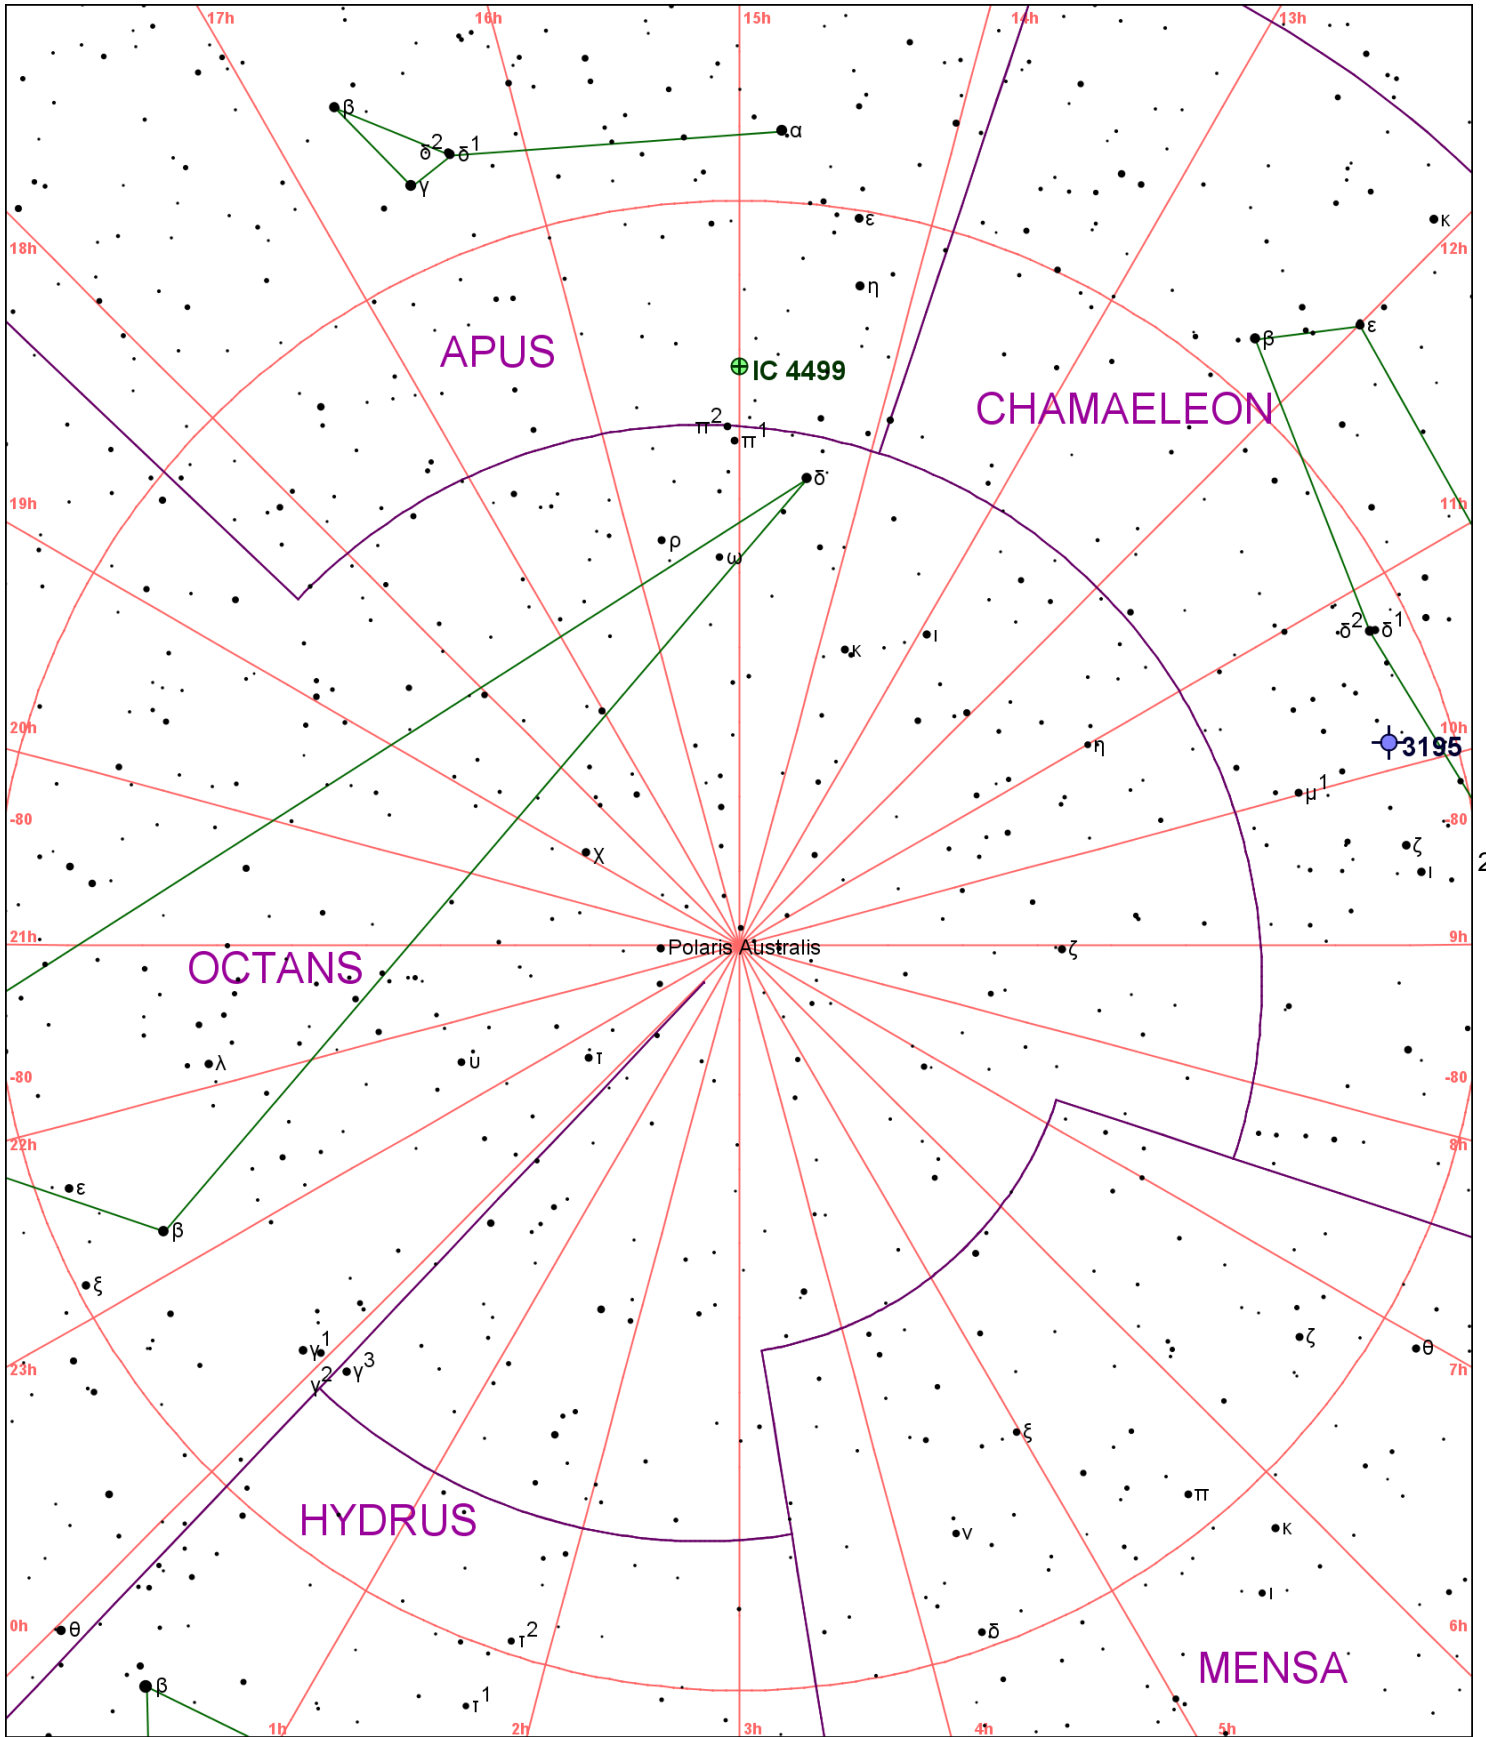

Chart 265

Name	M	Const.	Mag.	Type	Size	R.A.	Decl.	C	R	S	O	# Stars	B
Common					Notes								
IC 4499		APS	10.6	GC	7.6m	15h 00.3m	-82° 13.0'						
					Cl,vF,4' diam,3 F stars in neby? - Faint;iR haze 3' across--Hartung								
Mel 227		OCT	5.3	OC	50.0m	20h 12.1m	-79° 19.0'					40	
NGC 3195		CHA	11.5	PN	40s x 30s	10h 09.4m	-80° 52.0'	C109					
					! pB,S,I,E,3 S * nr								

255

256

257

265

267

270

Chart 266

Name	M	Const.	Mag.	Type	Size	R.A.	Decl.	C	R	S	O	# Stars	B
Common					Notes								
IC 4499		APS	10.6	GC	7.6m	15h 00.3m	-82° 13.0'						
					Cl,vF,4' diam,3 F stars in neby? - Faint;iR haze 3' across--Hartung								
NGC 3195		CHA	11.5	PN	40s x 30s	10h 09.4m	-80° 52.0'	C109					
					! pB,S,I,E,3 S * nr								