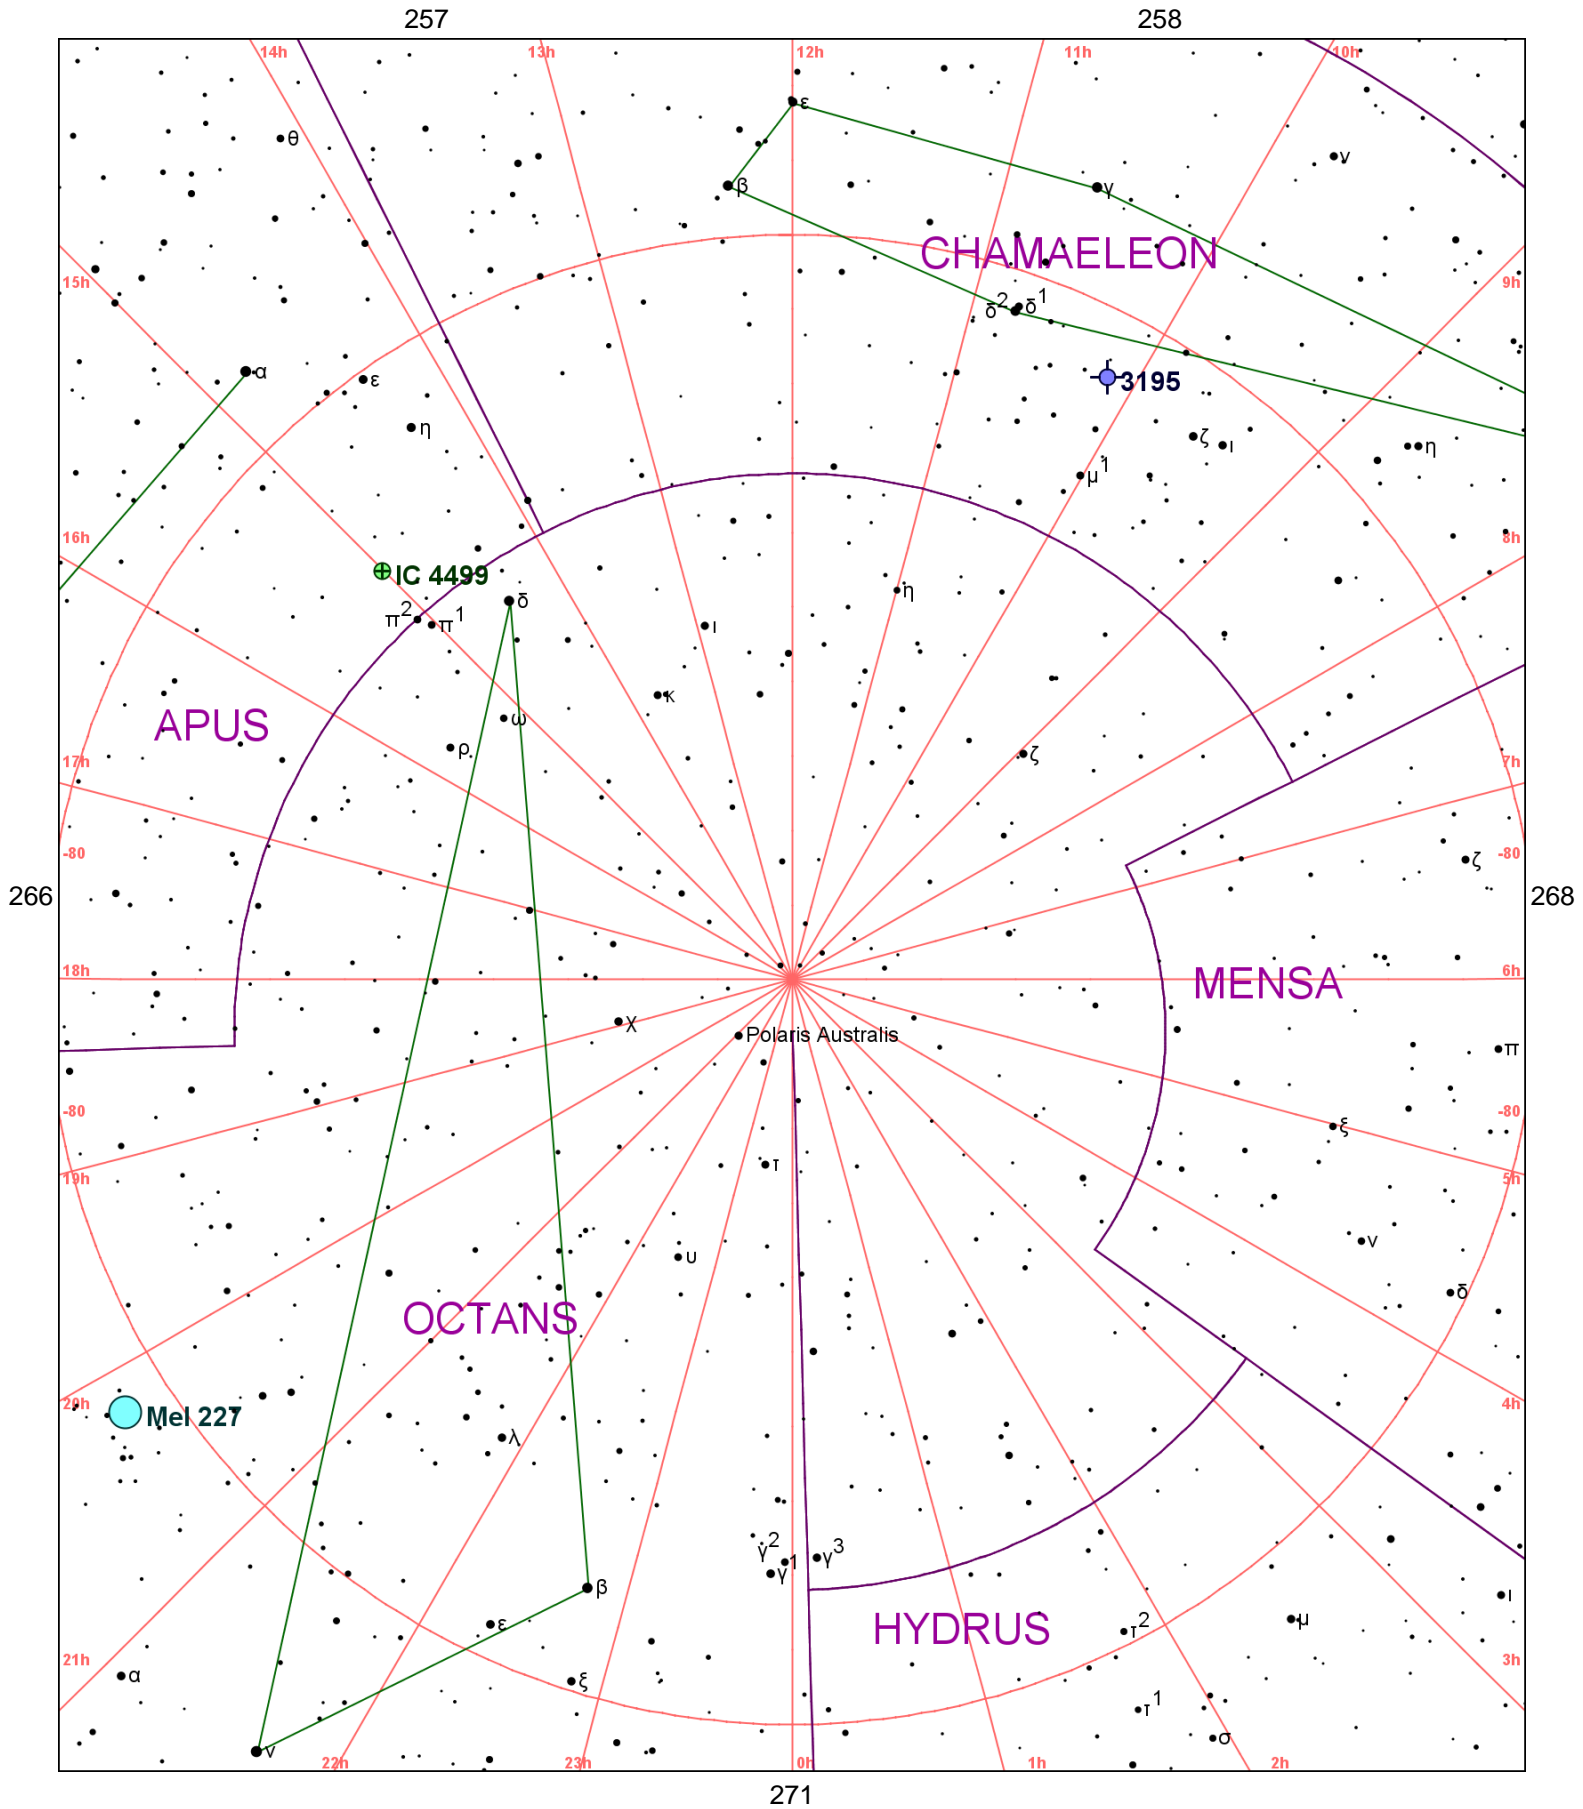

Chart 265

Name	M	Const.	Mag.	Type	Size	R.A.	Decl.	C	R	S	O	# Stars	B
Common					Notes								
IC 4499		APS	10.6	GC	7.6m	15h 00.3m	-82° 13.0'						
					Cl,vF,4' diam,3 F stars in neby? - Faint;iR haze 3' across--Hartung								
Mel 227		OCT	5.3	OC	50.0m	20h 12.1m	-79° 19.0'					40	
NGC 3195		CHA	11.5	PN	40s x 30s	10h 09.4m	-80° 52.0'	C109					
					! pB,S,I,E,3 S * nr								

255

256

257

265

267

270

Chart 266

Name	M	Const.	Mag.	Type	Size	R.A.	Decl.	C	R	S	O	# Stars	B
Common					Notes								
IC 4499		APS	10.6	GC	7.6m	15h 00.3m	-82° 13.0'						
					Cl,vF,4' diam,3 F stars in neby? - Faint;iR haze 3' across--Hartung								
NGC 3195		CHA	11.5	PN	40s x 30s	10h 09.4m	-80° 52.0'	C109					
					! pB,S,I,E,3 S * nr								

Chart 267

Name	M	Const.	Mag.	Type	Size	R.A.	Decl.	C	R	S	O	# Stars	B
Common					Notes								
IC 4499		APS	10.6	GC	7.6m	15h 00.3m	-82° 13.0'						
					Cl,vF,4' diam,3 F stars in neby? - Faint;iR haze 3' across--Hartung								
Mel 227		OCT	5.3	OC	50.0m	20h 12.1m	-79° 19.0'					40	
NGC 3195		CHA	11.5	PN	40s x 30s	10h 09.4m	-80° 52.0'	C109					
					! pB,S,I,E,3 S * nr								