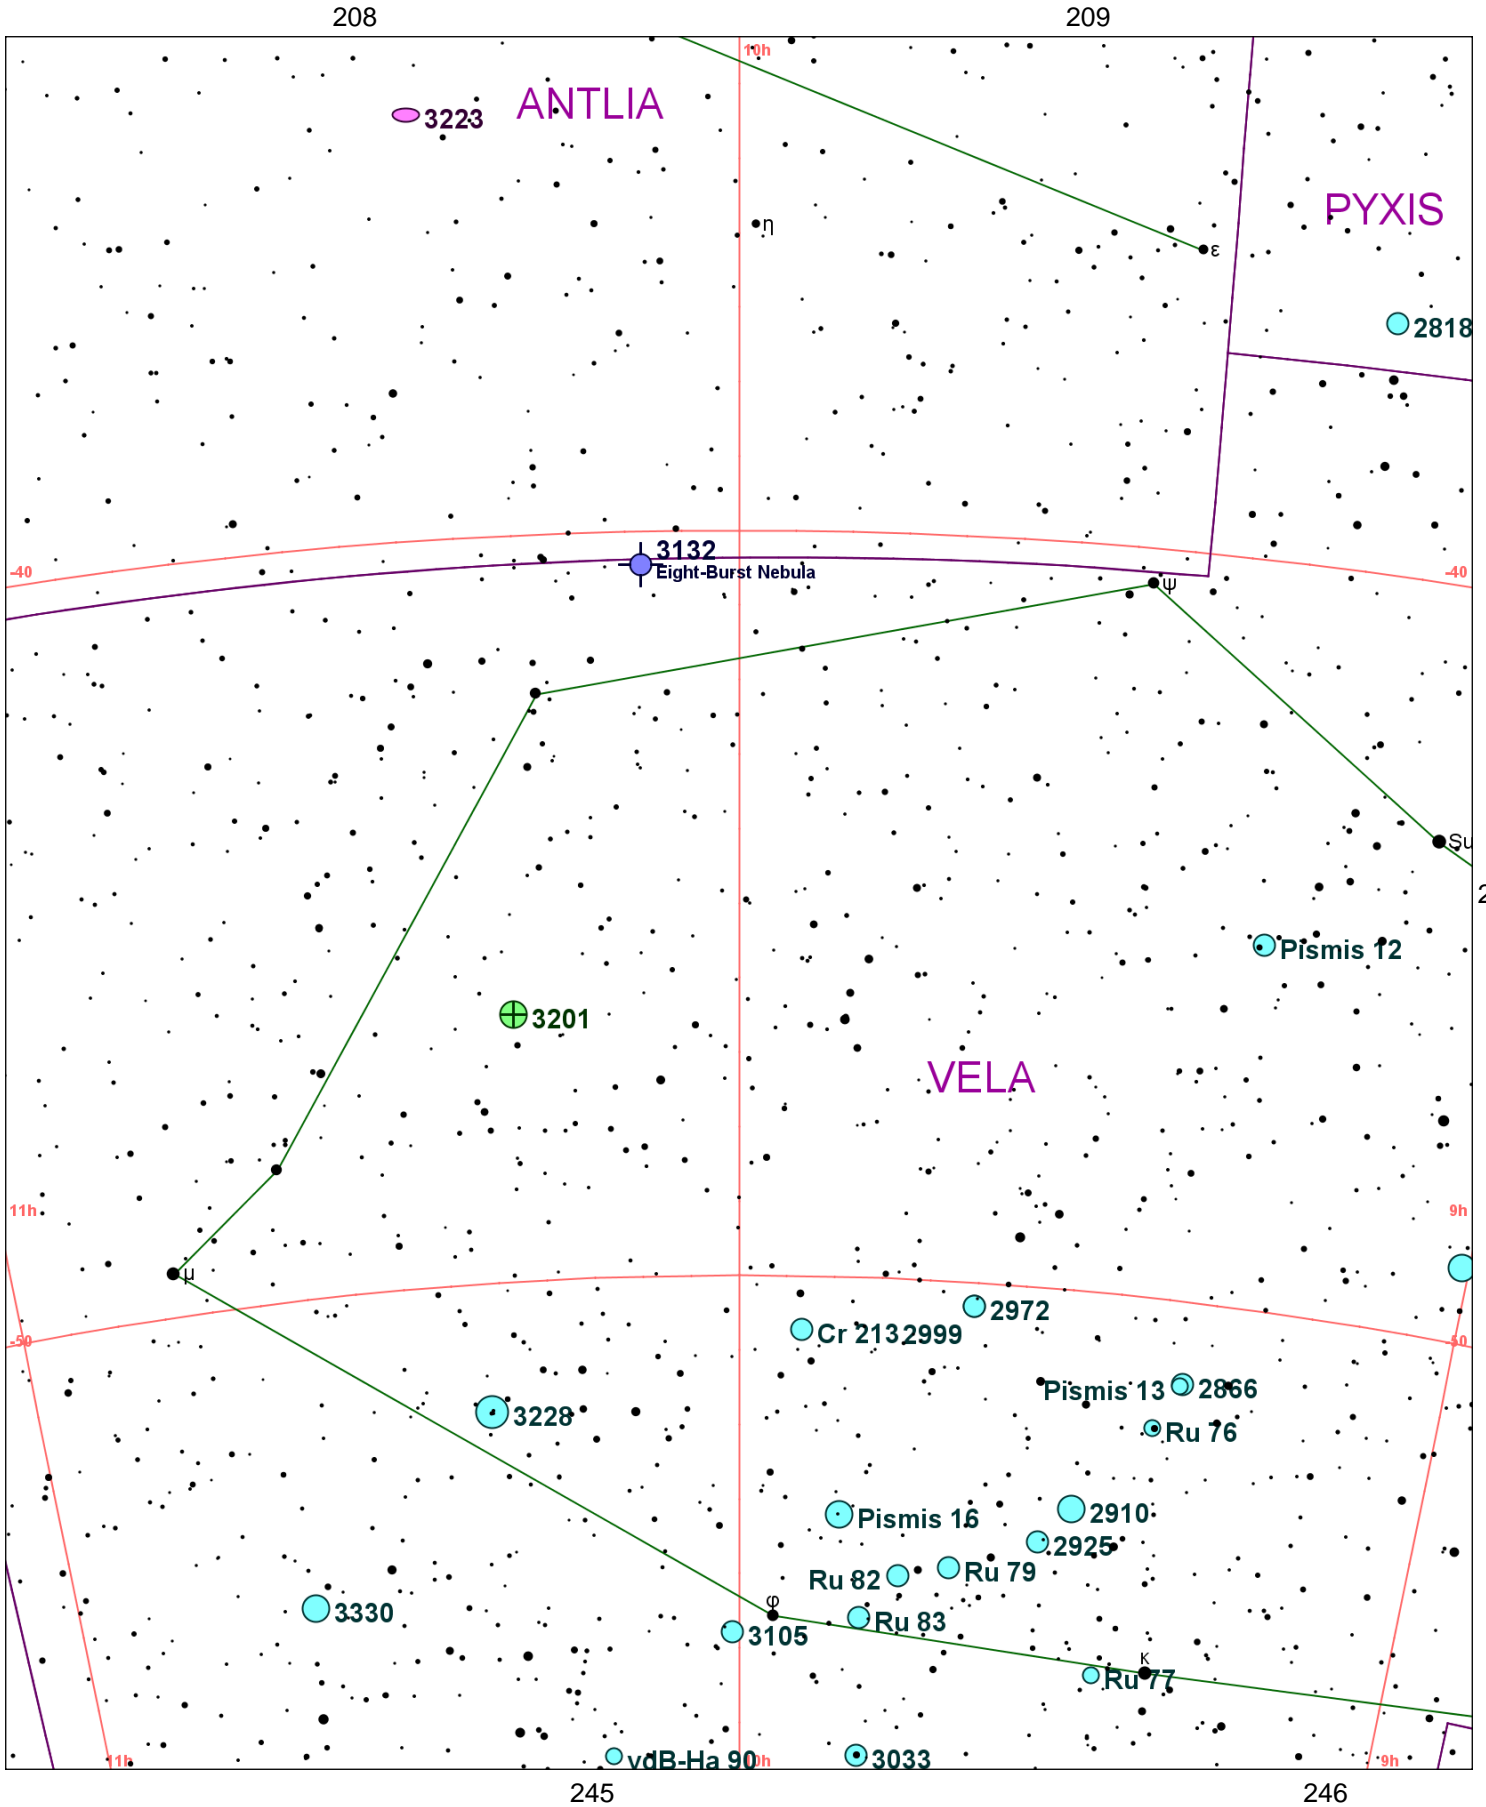

Chart 228

Name	M	Const.	Mag.	Type	Size	R.A.	Decl.	C	R	S	O	# Stars	B
Common					Notes								
NGC 3228		VEL	6.0	OC	5m	10h 21.4m	-51° 43.0'					15	B
					Cl,9 L and a few S st - 25* mags 9...								
NGC 3330		VEL	7.4	OC	7.0m	10h 38.8m	-54° 07.0'					30	
					Cl,P,st 9...								
NGC 3557		CEN	10.4	GAL	4m x 3m	11h 10.0m	-37° 32.0'						
					B,S,R,pgmbM,1st of 3								
NGC 3680		CEN	7.6	OC	6m	11h 25.6m	-43° 15.0'					30	
					Cl,cL,pRi,IC,*10..14								
NGC 3960		CEN	8.3	OC	7.0m	11h 50.6m	-55° 41.0'					45	
					Cl,pL,pRi,gpmbM,st 13								
NGC 4230		CEN	9.4	OC	6.0m	12h 17.3m	-55° 05.0'					15	
					Cl,F,pL,iF,* 13...15								