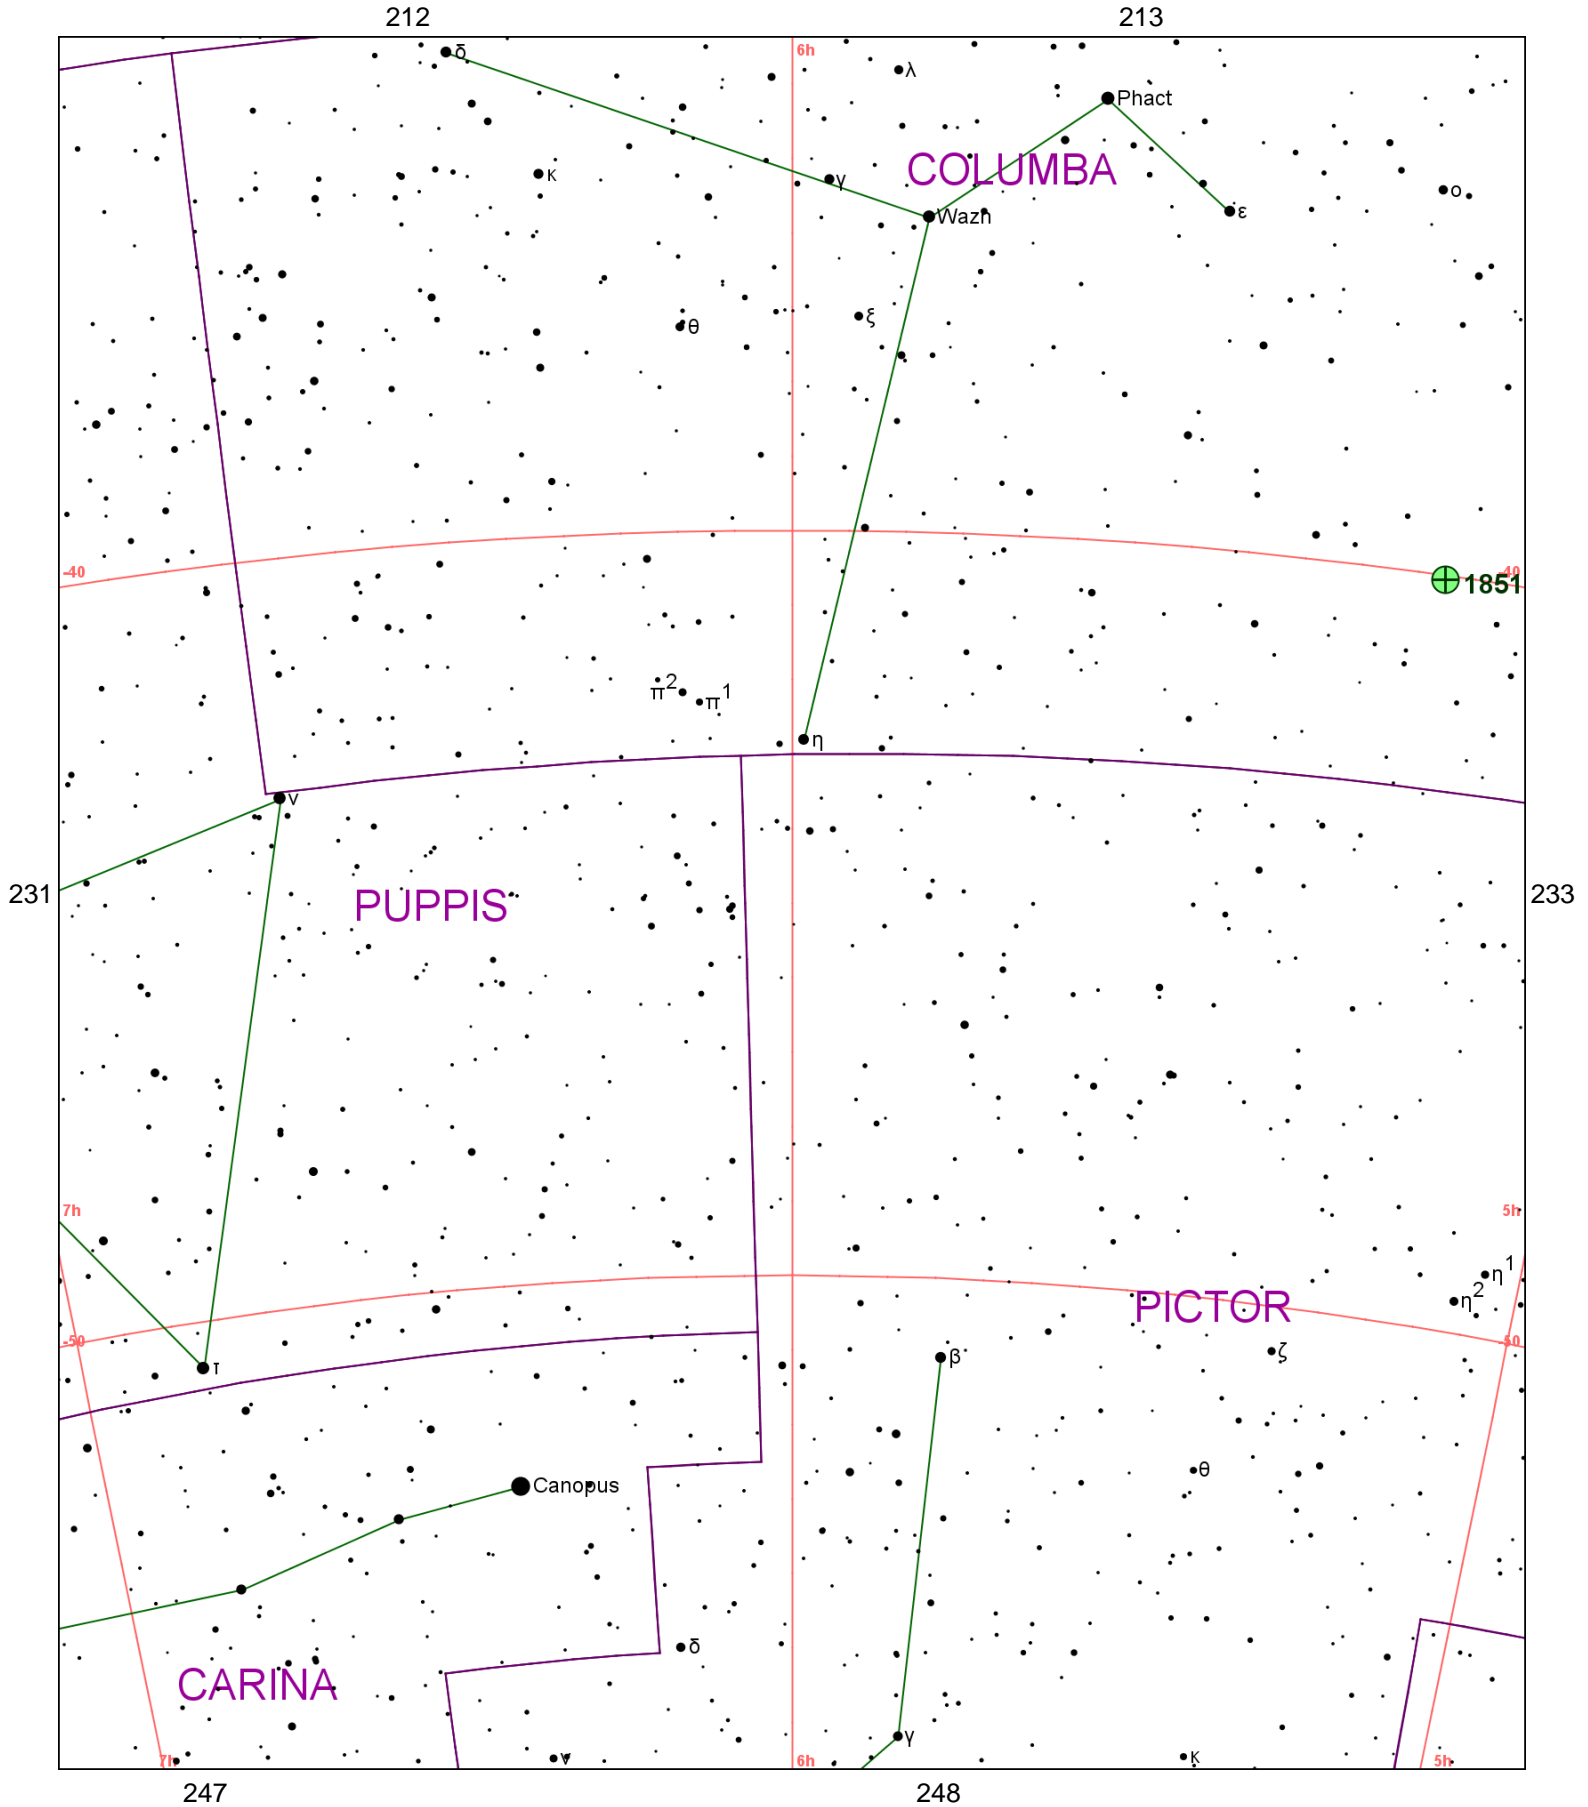

230

232

Chart 231													
Name	M	Const.	Mag.	Type	Size	R.A.	Decl.	C	R	S	O	# Stars	B
Common					Notes								
Bochum 15		PUP	6.3	OC		7h 40.1m	-33° 33.0'					12	
					13"-F,pS,nRi,C; 6* at 165X								
Cr 135		PUP	2.1	OC	50.0m	7h 17.0m	-36° 50.0'						
					13"-vB,vvL,nC,scattered 38* at 60X								
Cr 173		PUP	0.6	OC	370m	8h 04.0m	-45° 60.0'						
Mel 66		PUP	7.8	OC	10.0m	7h 26.3m	-47° 44.0'					200	
					13"-pB,L,pRi,irR; 27* mags 10... at 100X								
NGC 2298		PUP	9.4	GC	6.8m	6h 49.0m	-36° 00.0'						
					B,pL,iR,gbM,rr - Stars eF								
NGC 2451		PUP	2.8	OC	50m	7h 45.3m	-37° 58.0'				O	40	B
					Cl,vvL,vIC,one *4.5								
NGC 2477		PUP	5.8	OC	27.0m	7h 52.2m	-38° 32.0'	C71			O	200	B
					!,Cl,B,Ri,L,IC,*12 - 300 * to 12 mag;Shapley--richest of OPNCL								
NGC 2547		VEL	4.7	OC	20.0m	8h 10.2m	-49° 12.0'					80	B
					Cl,B,L,IC,st7...16								